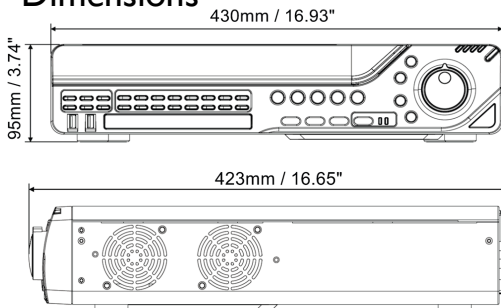

Dimensions

• All product specifications are subject to change without notice
• Models vary in different countries. Please visit EverFocus regional websites for detailed ordering information